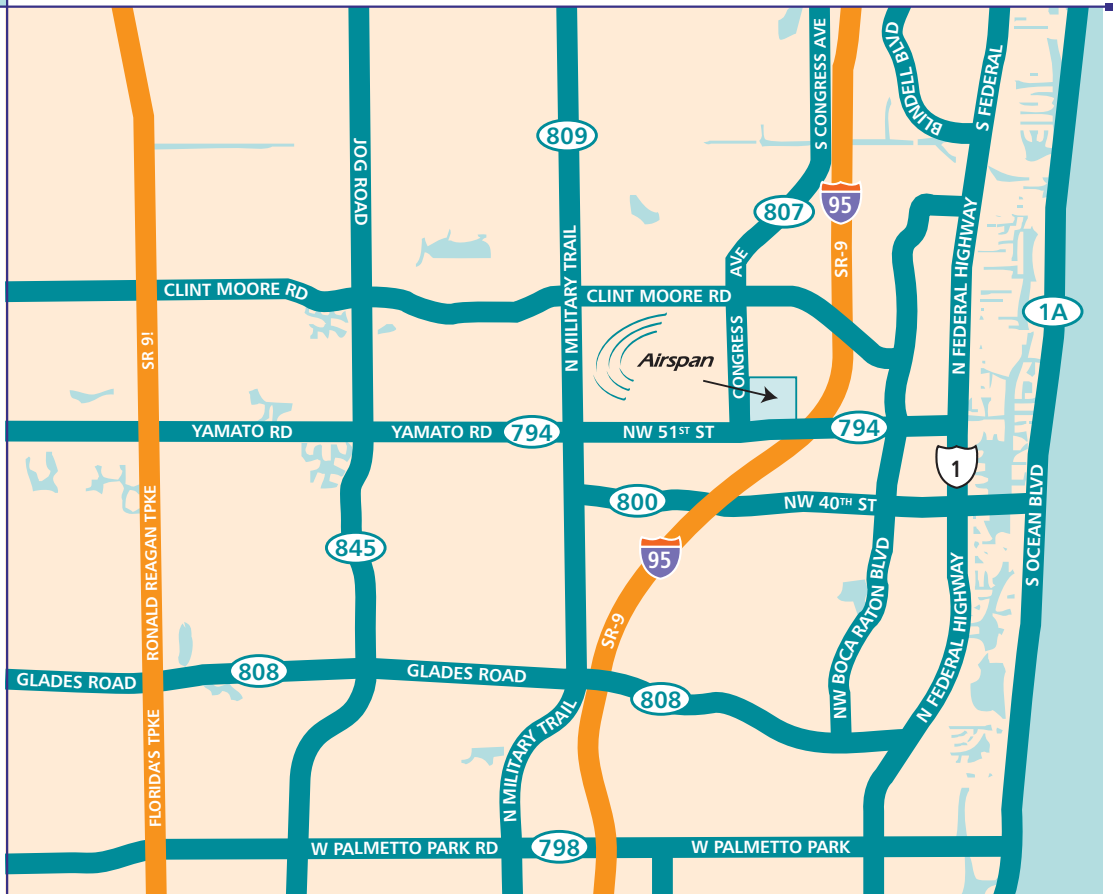

Directions

From Fort Lauderdale Airport car rentals

Exit from Airport to I-595 West.

Go West on I-595 approx. 2 miles to Exit 10A - I-95 North to West Palm Beach.

Go North on I-95 approx 21 miles to Yamato Road West exit (exit number 48B) West along Yamato.

To get to the office (777 Yamato Road), go 100 yards past NW 8th Avenue, and then turn into first entrance on right. Parking all around the building/main entrance is at the back of the building, far side from Yamato Rd.

From Miami Airport car rentals

Start out going North on N Le Jeune Rd/NW 42nd Avenue/FL-953 N toward NW 26th St. approx 1/2 mile.

Merge onto AIRPORT EXWY/FL-112 East (exit is on the right).

Go East on SR 112 approx 3 1/4 miles to I-95 North. You will be required to pay a toll just before you get to I-95. When you pass through the toll booth, move to the lane 2nd from the left, as that lane will take you to I-95 North (signs will indicate I-95 toward Fort Lauderdale).

North on I-95 approx 34 miles to Yamato Road West exit (exit number 48B) West along Yamato.

To get to the office (777 Yamato Road), go 100 yards past NW 8th Avenue, and then turn into first entrance on right. Parking all around the building/main entrance is at the back of the building, far side from Yamato Rd.